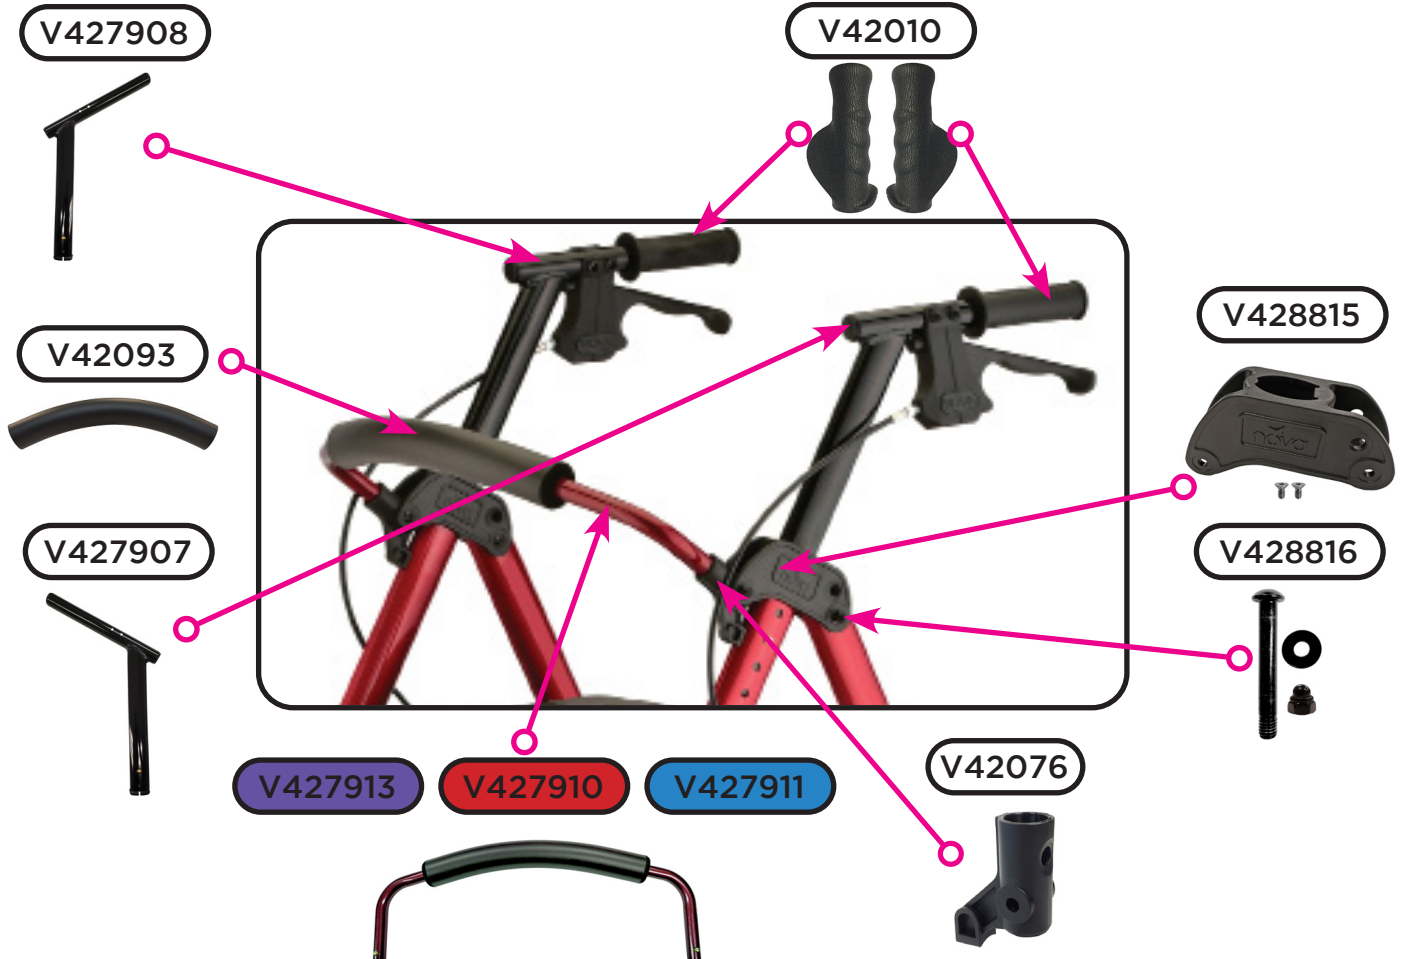

Please verify that the serial number on your rolling walker corresponds with the serial number series denoted in the below parts list. The serial number is located on a sticker that is attached to the frame under the seat (**see Figure 1**).

If you need further assistance, please call our customer service team at **(800) 557-6682**.

Thank you!

Figure 1

Hand Brake Mechanism

Upper Assembly Components

Frame & Seat Components

Wheel & Lower Assembly Components

Item Number 4279

STAR HD PETITE

SERIAL # BEGINNING WITH "NV"

ITEM NUMBER	DESCRIPTION	UOM
V428817	AXLE FRONT	EACH
V428818	AXLE REAR	EACH
V427911	BACKREST BLUE	EACH
V427913	BACKREST PURPLE	EACH
V427910	BACKREST RED	EACH
V428825	BAG (INCLUDES PLASTIC LINING)	EACH
P40006	BEARINGS FOR WHEEL	BAG5
P-CABLE	BRAKE CABLE (PAIR)	PAIR
V428810	BRAKE SHOE (SET)	SET
P-COVER	CABLE COVER BLACK	EACH
P40013	CRIMP FOR STEEL CABLE (PAIR)	PAIR
V42093	FOAM FOR FLIP-UP BACKREST	EACH
V427912	FOLDING MECHANISM INCLUDES HARDWARE	EACH
V428815	FRAME ATTACHMENT	EACH
V428816	FRAME ATTACHMENT HARDWARE	EACH
V428827	FRAME INSERT/ LOCK & LIFT HOLDER	EACH
B15-C	HAND BRAKE WITH STEEL CABLE	EACH
V42010	HAND GRIP ANATOMICAL (PAIR)	PAIR
V427907	HANDLE BAR LEFT	EACH
V427908	HANDLE BAR RIGHT	EACH
V427901	HANDLE/LEG ASSEMBLY LEFT	EACH
V427902	HANDLE/LEG ASSEMBLY RIGHT	EACH
V427810	LEG FRONT ASSEMBLY	EACH
V427903	LEG REAR	EACH
V428824	LOCK & LIFT	EACH
V42076	RECEIVER FOR REMOVABLE BACKREST	EACH
P40047	REFLECTOR FOR BRAKE HANDLE	PAIR
P40103	SCREW & NUT (PAIR) TO ATTACH HANDBRAKE	PAIR
P40007	SCREW TO ADJUST CABLE TENSION	EACH
V42077	SCREWS TO ATTACH PADDED SEAT	SET
V427905	SEAT	EACH
V42007	SEAT CLAMP	EACH
V428820	SILENCER FRONT LEG FRAM	EACH
V428819	SILENCER REAR LEG FRAME	EACH
V428813	STEM & WASHERS	EACH
V42011	STOPPER FOR SEAT (PAIR)	PAIR