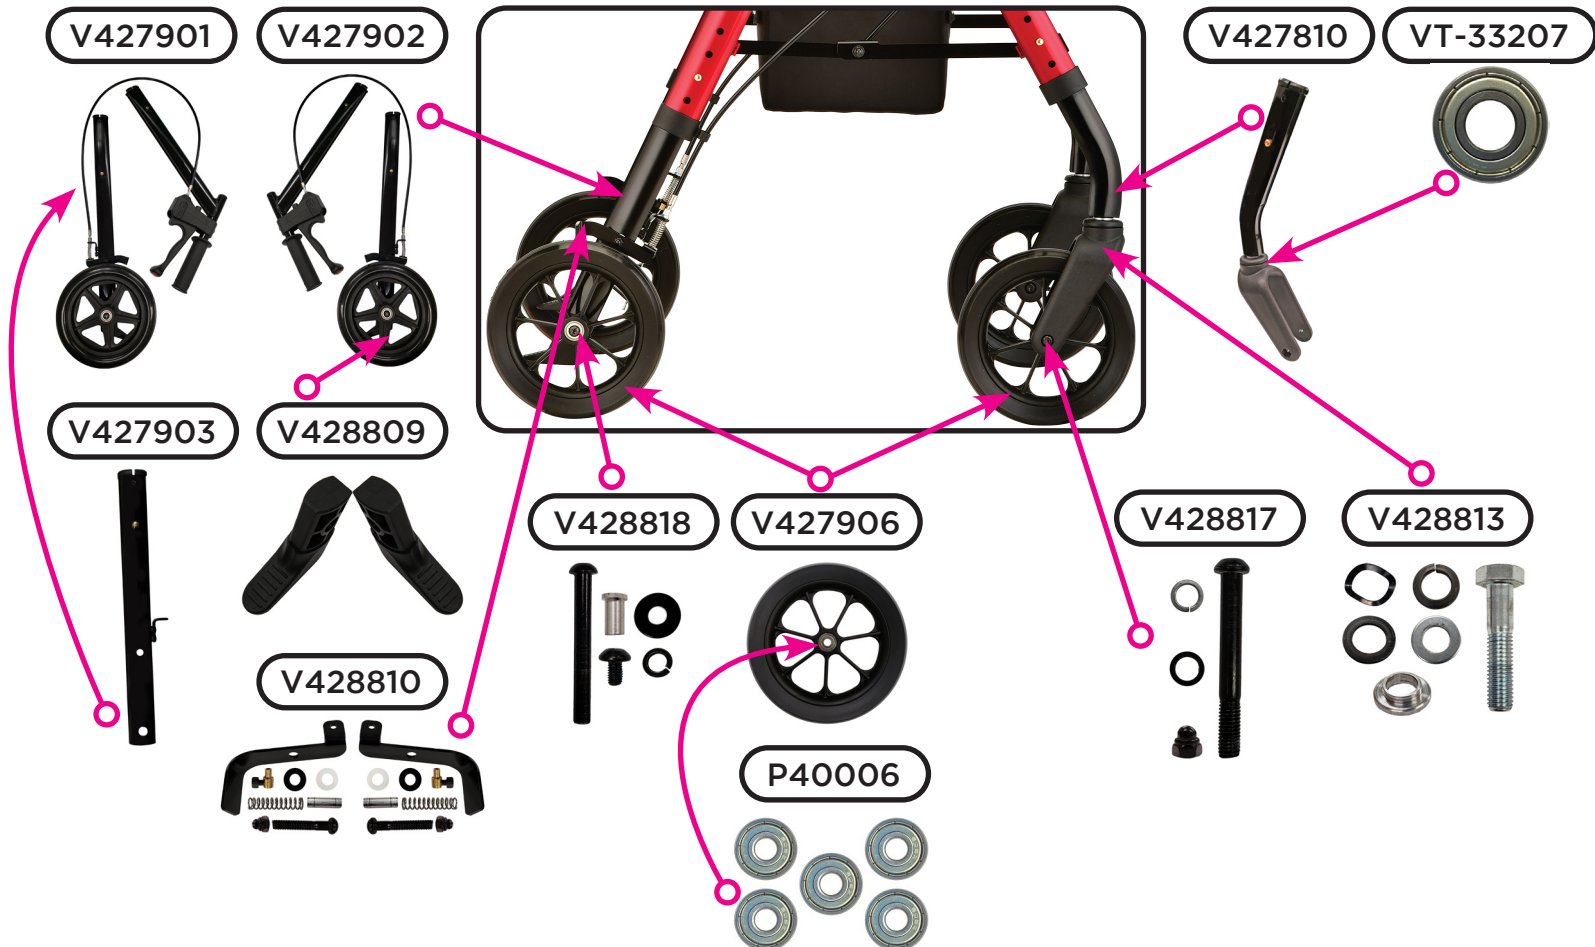

Please verify that the serial number on your rolling walker corresponds with the serial number series denoted in the below parts list. The serial number is located on a sticker that is attached to the frame under the seat (**see Figure 1**).

If you need further assistance, please call our customer service team at **(800) 557-6682**.

Thank you!

Figure 1

Hand Brake Mechanism

Upper Assembly Components

Frame & Seat Components

Wheel & Lower Assembly Components

Item Number 4279

STAR HD PETITE

SERIAL # BEGINNING WITH "NV"

ITEM NUMBER	DESCRIPTION	UOM
V428817	AXLE FRONT	EACH
V428818	AXLE REAR	EACH
V427911	BACKREST BLUE	EACH
V427913	BACKREST PURPLE	EACH
V427910	BACKREST RED	EACH
V428825	BAG (INCLUDES PLASTIC LINING)	EACH
P40006	BEARINGS FOR WHEEL	BAG5
P-CABLE	BRAKE CABLE (PAIR)	PAIR
V428810	BRAKE SHOE (SET)	SET
P-COVER	CABLE COVER BLACK	EACH
P40013	CRIMP FOR STEEL CABLE (PAIR)	PAIR
V42093	FOAM FOR FLIP-UP BACKREST	EACH
V427912	FOLDING MECHANISM INCLUDES HARDWARE	EACH
V428815	FRAME ATTACHMENT	EACH
V428816	FRAME ATTACHMENT HARDWARE	EACH
V428827	FRAME INSERT/ LOCK & LIFT HOLDER	EACH
B15-C	HAND BRAKE WITH STEEL CABLE	EACH
V42010	HAND GRIP ANATOMICAL (PAIR)	PAIR
V427907	HANDLE BAR LEFT	EACH
V427908	HANDLE BAR RIGHT	EACH
V427901	HANDLE/LEG ASSEMBLY LEFT	EACH
V427902	HANDLE/LEG ASSEMBLY RIGHT	EACH
V427810	LEG FRONT ASSEMBLY	EACH
V427903	LEG REAR	EACH
V428824	LOCK & LIFT	EACH
V42076	RECEIVER FOR REMOVABLE BACKREST	EACH
P40047	REFLECTOR FOR BRAKE HANDLE	PAIR
P40103	SCREW & NUT (PAIR) TO ATTACH HANDBRAKE	PAIR
P40007	SCREW TO ADJUST CABLE TENSION	EACH
V42077	SCREWS TO ATTACH PADDED SEAT	SET
V427905	SEAT	EACH
V42007	SEAT CLAMP	EACH
V428820	SILENCER FRONT LEG FRAM	EACH
V428819	SILENCER REAR LEG FRAME	EACH
V428813	STEM & WASHERS	EACH
V42011	STOPPER FOR SEAT (PAIR)	PAIR